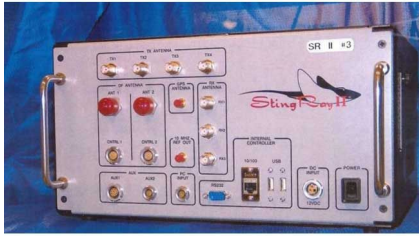

Email: stoplapdspying@gmail.com www.stoplapdspying.org Ph: (424) 209-7450

Surveillance equipment used at community marches/actions (ex: May Day in LA)

Stingray: simultaneously devices that mimic cell phone towers and electronically fools nearby cell phones to send their signals into an LAPD computer

Freedom on the Move: Military-style mobile video surveillance system

DRT(Digital Receiver Technology)“Dirtboxes”
Military surveillance technology- can intercept data, calls & text messages from hundreds of cell phones simultaneously, & jam device transmissions